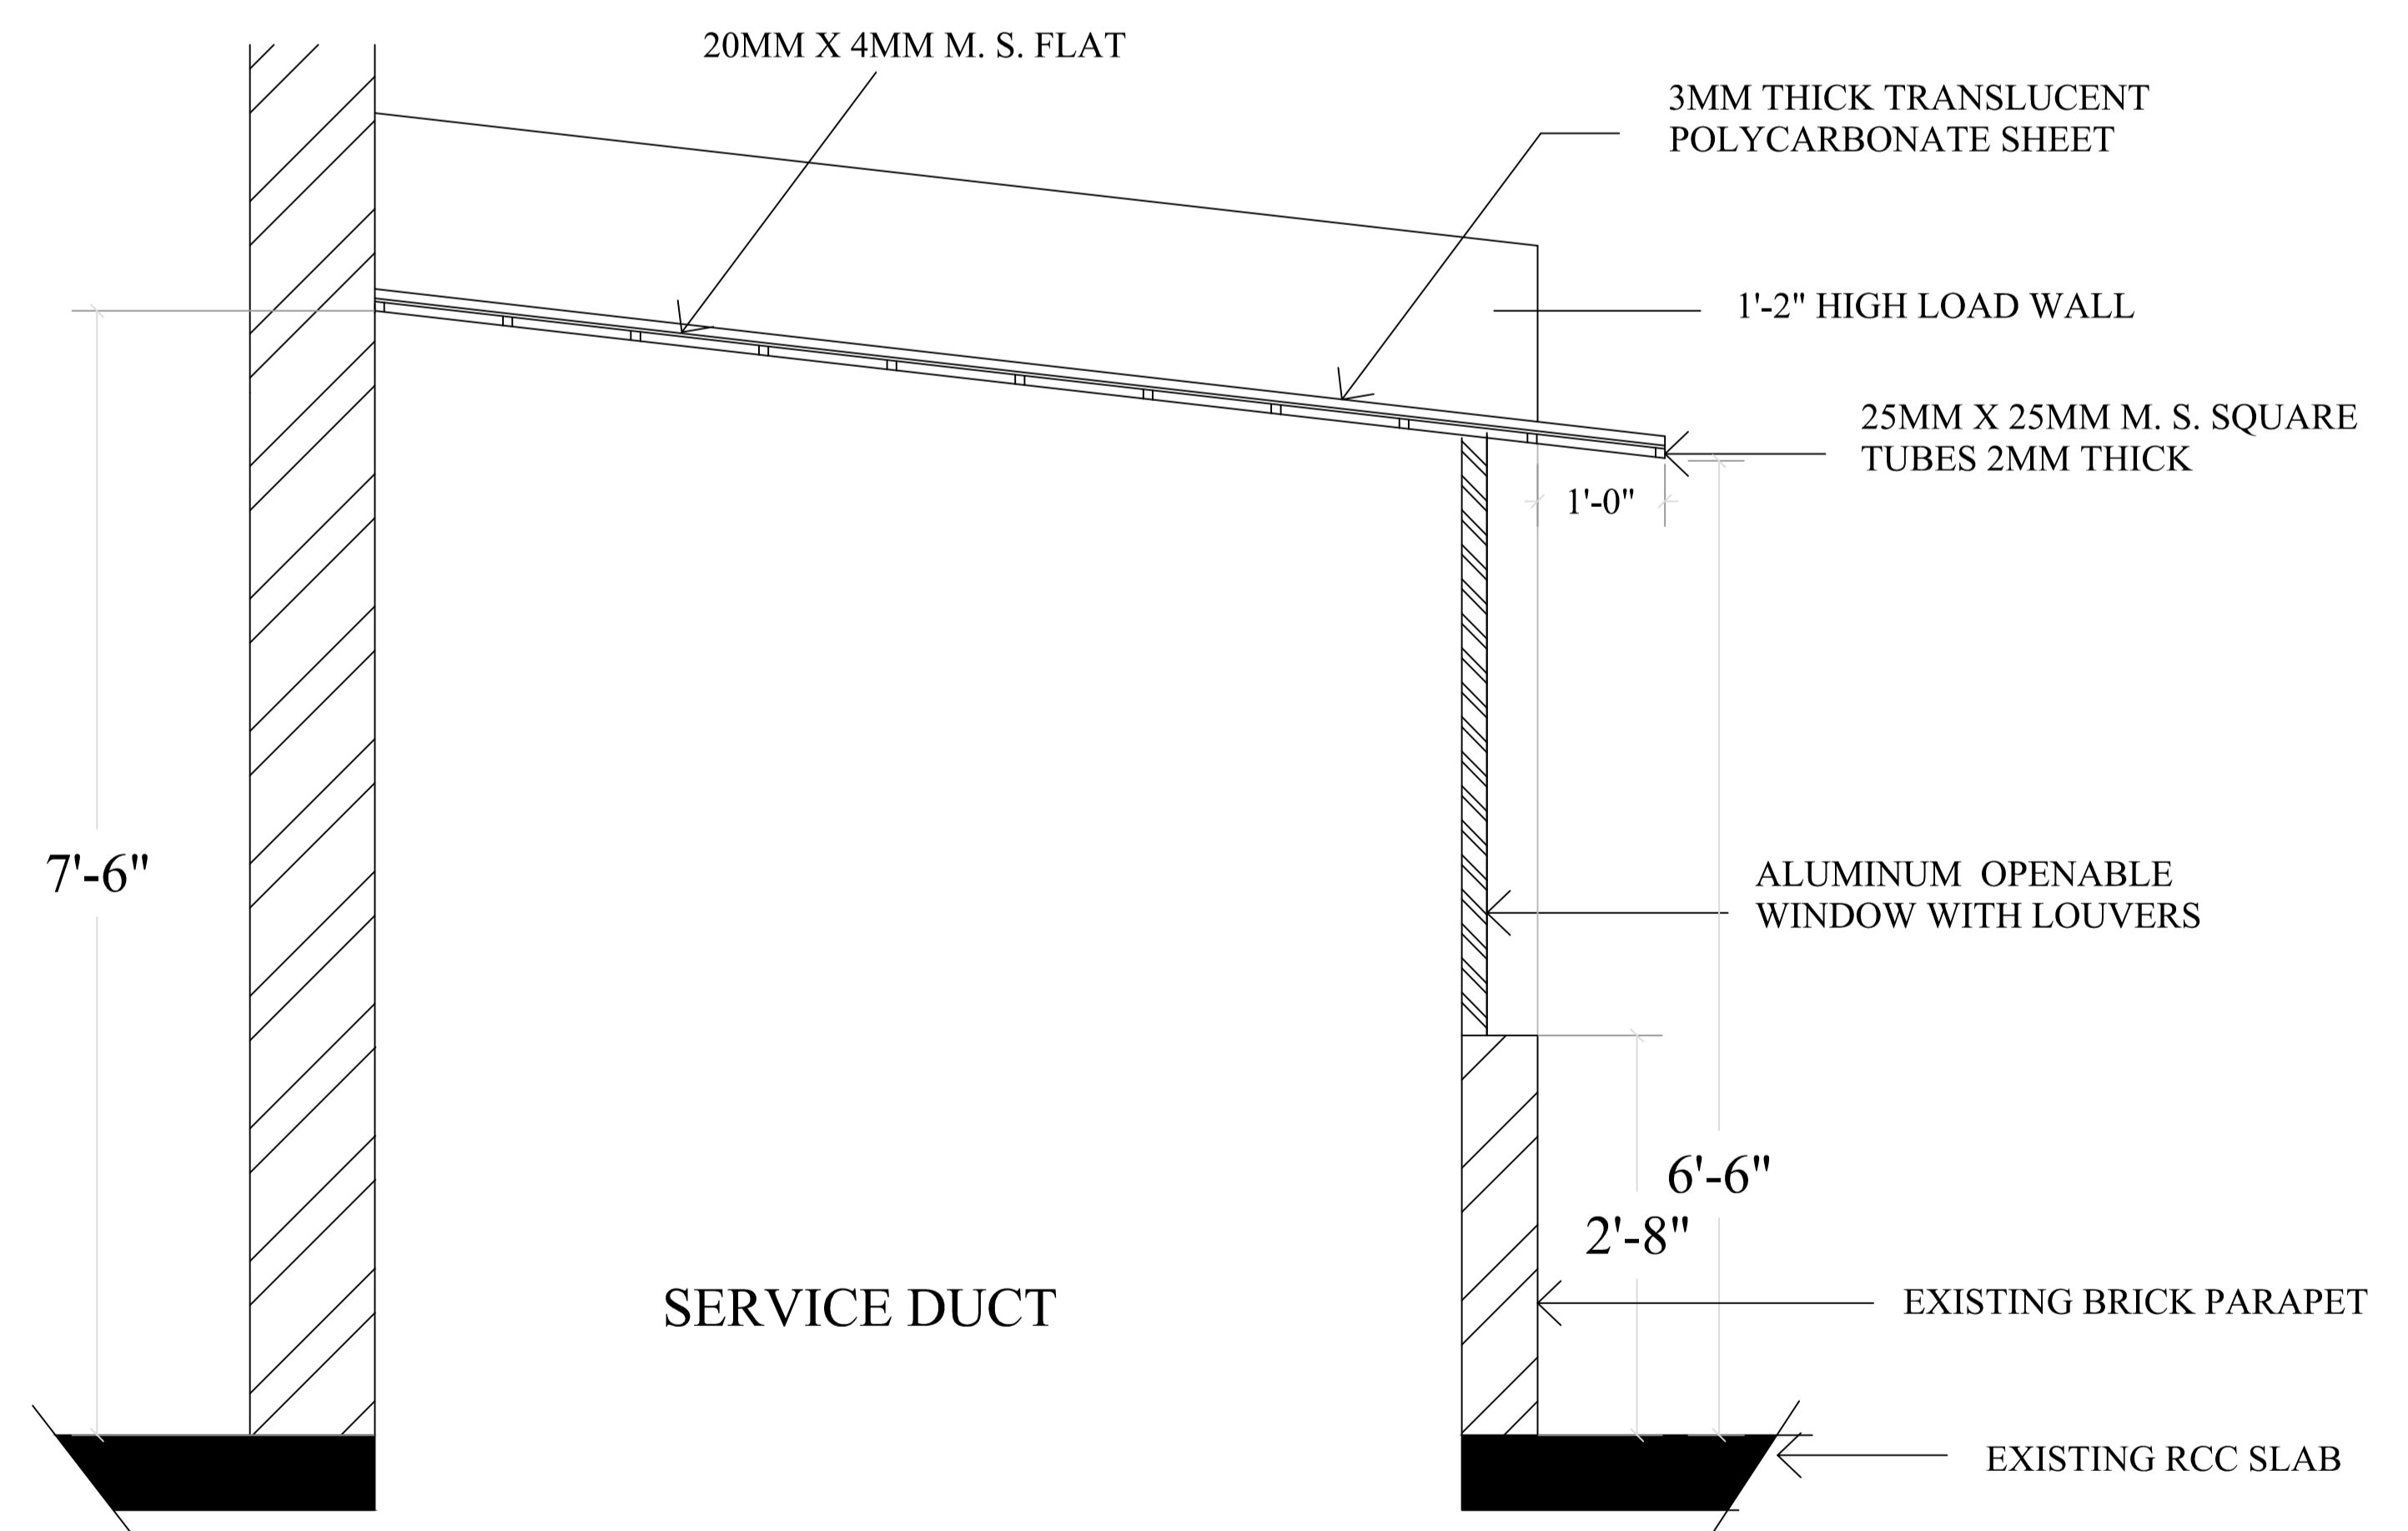

SMALL DUCT

LARGE DUCT

SMALL DUCT

LARGE DUCT : CROSS SECTION

SMALL DUCTS : CROSS SECTION

0'-0" 2'-0" 4'-0" 6'-0"

DRAWING NO. WD - 03	DATE 14-07-2022	DRAWN BY SAJEDA	CHECKED BY V. V. T.
DETAIL OF DUCTS COVERING			
REPAIRING WORK OF DHANPAL APARTMENTS OWNED BY CANARA BANK AND LOCATED AT SURAT.			
MESSRS VIRAT V. THAKORE			
ARCHITECTS, URBAN DESIGNERS & VALUERS, 98/1, SAMASTA SOCIETY, AHMEDABAD - 380 007.			