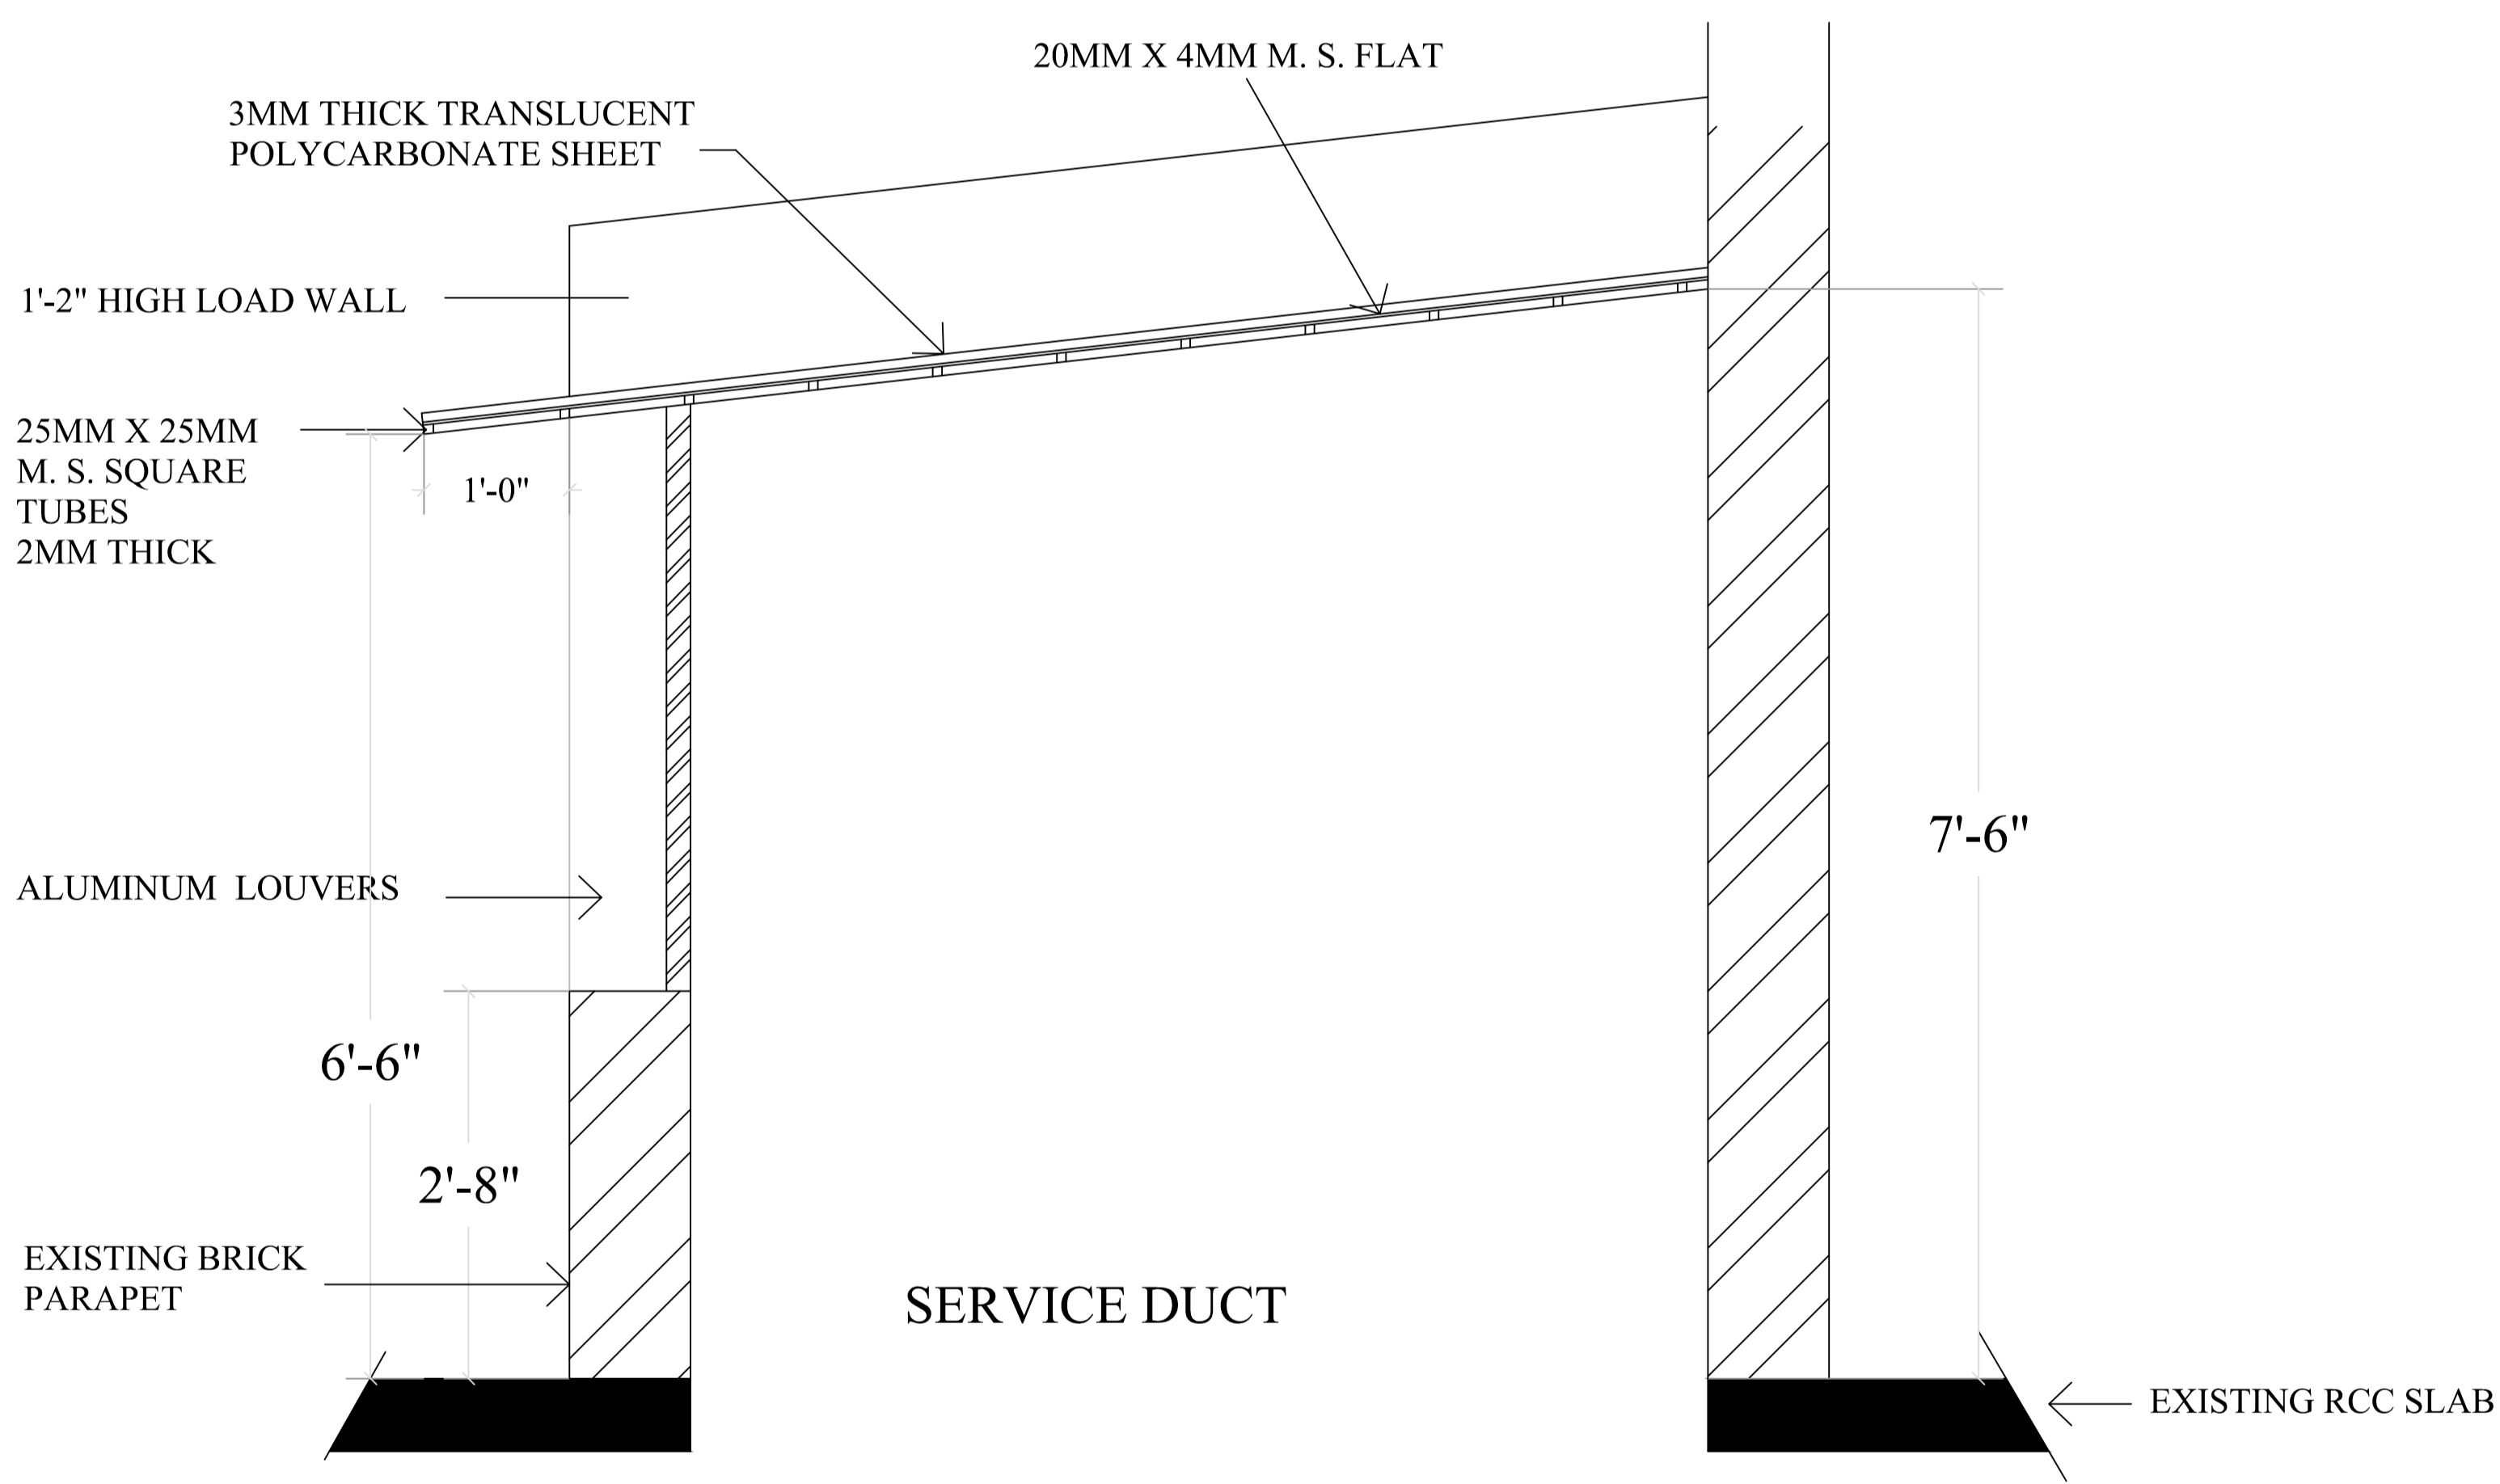

SMALL DUCT

LARGE DUCT

SMALL DUCT

LARGE DUCT : CROSS SECTION

SMALL DUCTS : CROSS SECTION

0'-0" 2'-0" 4'-0" 6'-0"

DRAWING NO. WD - 03	DATE 14-07-2022	DRAWN BY SAJEDA	CHECKED BY V. V. T.
DETAIL OF DUCTS COVERING			
REPAIRING WORK OF DHANPAL APARTMENTS OWNED BY CANARA BANK AND LOCATED AT SURAT.			
MESSRS VIRAT V. THAKORE			
ARCHITECTS, URBAN DESIGNERS & VALUERS, 98/1, SAMASTA SOCIETY, AHMEDABAD - 380 007.			